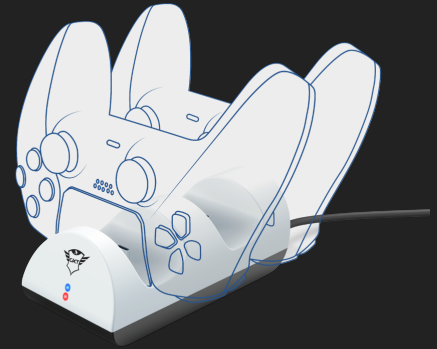

## Duo Charging Dock for PS5

Charging dock to charge and store two PS5 controllers at once

### Key features

- Charge up to two controllers at the same time
- Space-saving, vertical docking design complements the style of your console
- Seamless and instant connection, no need for converters
- Light indicators reveal charge and connection status
- USB powered through the port of your console

### What's in the box

- Duo charge dock
- USB-C charge cable
- User guide