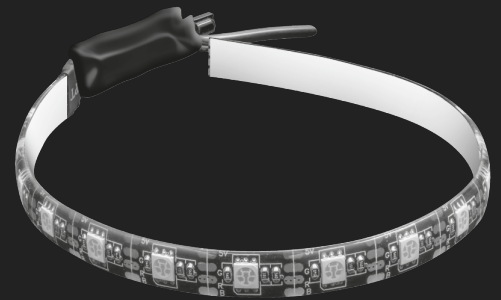

**#22849**

RGB LED strip

RGB-illuminated LED strip for adding a spectacular light effect to your setup

Key features

- Instantly enhance the look of your PC case or desk setup with this RGB LED strip
- USB or Molex powered: Plugs directly into your PC/PSU
- Adhesive base, sticks to many surfaces
- Wireless remote control to set colour, brightness and light modes: flash, pulse, fade and disco
- 16 pre-defined colour modes (white included)
- 30cm length, wide dimming range and 50,000-hour lifetime

What's in the box

- RGB LED strip (30 cm)
- Remote control incl. battery
- USB/Molex power cable (100 cm)
- User guide
- Gaming sticker

System requirements

- USB or Molex connection