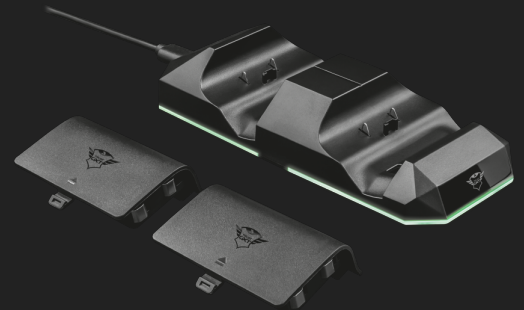

#22376

Duo charge dock

Quick and easy accessible dock to charge up to 2 original game controllers at the same time

Key features

- Charge up to 2 original game controllers at the same time
- Including 2x rechargeable battery packs which fully integrates with your controller
- 2 NiMH batteries (2 × 600mAh) for up to 5hrs gaming per battery
- Built-in LED indicator, shows you when charging
- Powered by console's USB port
- Store and charge your game controllers in one place

What's in the box

- Docking station
- 2x Battery packs
- Micro-USB cable
- Gaming sticker
- User guide

System requirements

- Original game controller(s)