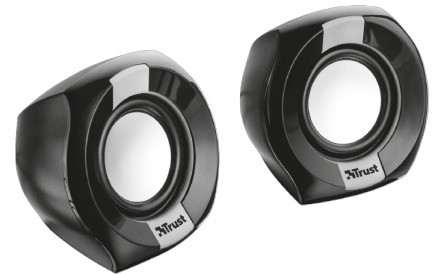

**#20943**

2.0 Speaker Set

Compact speaker set with 8 Watt (4W RMS) output power

Key features

- 8W peak power (4 Watt RMS)
- Compact size, big sound
- USB powered: no wall power needed
- In-line volume control

What's in the box

- 2x speakers with cable (1.3m) attached

System requirements

- 3.5 mm audio connection
- USB port (for power)