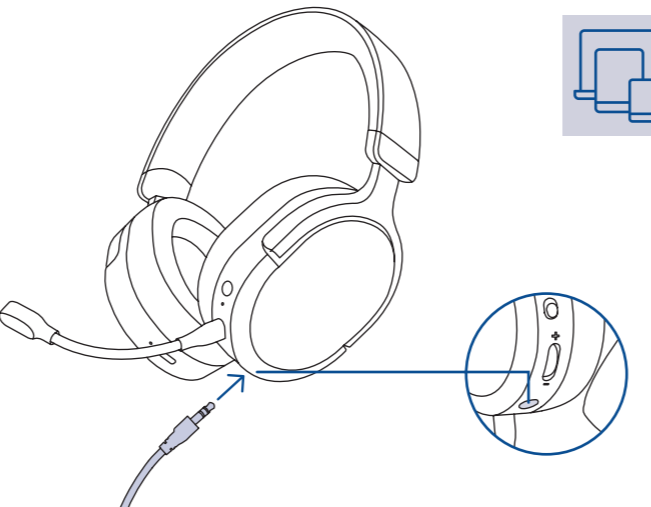

5.

6.

• CLEVER GAMING

GAMINGXTrust.

FORTA  
**USER GUIDE**  
WIRELESS GAMING HEADSET FOR  
PLAYSTATION®5 CONSOLES AND  
PLAYSTATION®4 CONSOLES

FAQ

[WWW.TRUST.COM/24720/FAQ](http://WWW.TRUST.COM/24720/FAQ)

Trust International BV - Laan van Barcelona 600 - 3317DD, Dordrecht, The Netherlands  
©2023 Trust. All rights reserved.