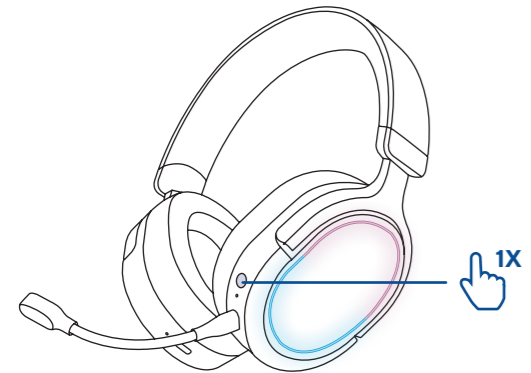

5.

6.

• CLEVER GAMING

GAMINGXTrust.

FORTA  
**USER GUIDE**  
WIRELESS GAMING HEADSET FOR  
PLAYSTATION®5 CONSOLES AND  
PLAYSTATION®4 CONSOLES

FAQ

[WWW.TRUST.COM/24720/FAQ](http://WWW.TRUST.COM/24720/FAQ)

Trust International BV - Laan van Barcelona 600 - 3317DD, Dordrecht, The Netherlands  
©2023 Trust. All rights reserved.