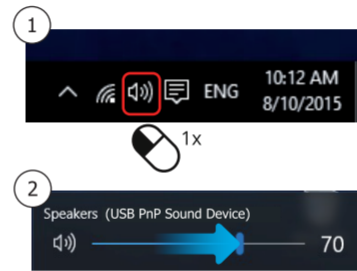

4. Other Connections

AUX/line-in

Headphone

Installation - Windows 7/8/10

Windows 8
Start here

Windows 10/7/Vista
Start here

FAQ

Frequently Asked Questions
www.trust.com/22363/faq

©15-07-2017 Trust International B.V. - All rights reserved | Laan van Barcelona 600, 3317DD, Dordrecht, NL

Trust

2.1 SPEAKER SET
for PC and laptop

TEROS

Quick Installation Guide

1. Connecting Audio

2. Power On

3. Volume Control