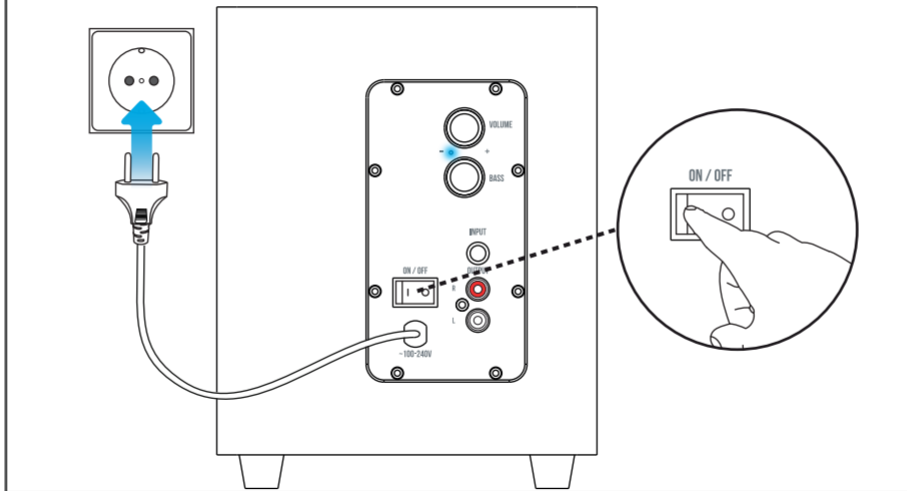

©15-07-2017 Trust International B.V. - All rights reserved | Laan van Barcelona 600, 3317DD, Dordrecht, NL

Trust

2.1 SPEAKER SET
for PC and laptop

TEROS

Quick Installation Guide

1. Connecting Audio

2. Power On

3. Volume Control