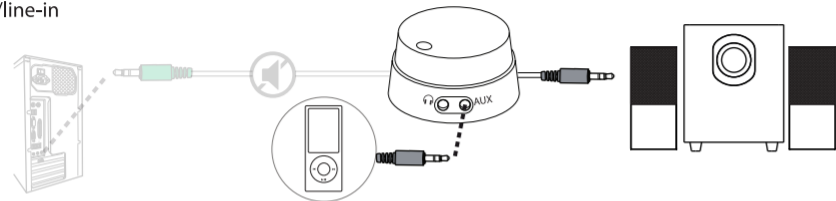

4. Other Connections

AUX/line-in

Headphone

Installation - Windows 7/8/10

Windows 8
Start here

Windows 10/7/Vista
Start here

FAQ

Frequently Asked Questions
www.trust.com/22363/faq

©15-07-2017 Trust International B.V. - All rights reserved | Laan van Barcelona 600, 3317DD, Dordrecht, NL

Trust

2.1 SPEAKER SET
for PC and laptop

TEROS

Quick Installation Guide

1. Connecting Audio

2. Power On