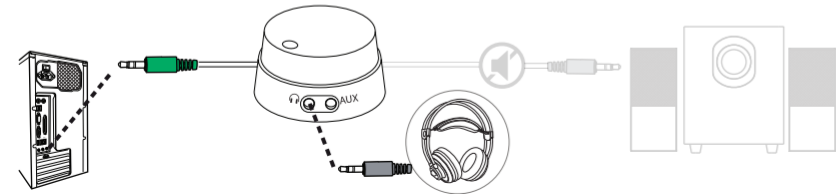

4. Other Connections

AUX/line-in

Headphone

Installation - Windows 7/8/10

Windows 8
Start here

Windows 10/7/Vista
Start here

FAQ

Frequently Asked Questions
www.trust.com/22363/faq

©15-07-2017 Trust International B.V. - All rights reserved | Laan van Barcelona 600, 3317DD, Dordrecht, NL

Trust

2.1 SPEAKER SET
for PC and laptop

TEROS

Quick Installation Guide

1. Connecting Audio

2. Power On