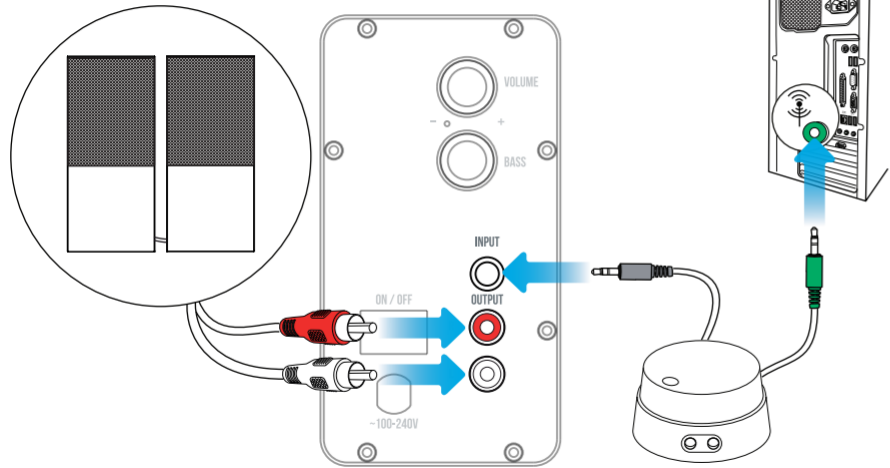

©15-07-2017 Trust International B.V. - All rights reserved | Laan van Barcelona 600, 3317DD, Dordrecht, NL

Trust

2.1 SPEAKER SET
for PC and laptop

TEROS

Quick Installation Guide

1. Connecting Audio

2. Power On

3. Volume Control