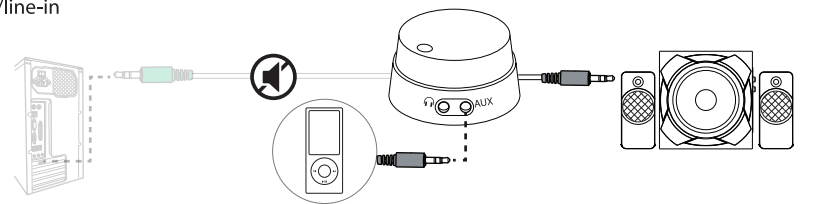

Trust

ZELOS 2.1
Speakerset

www.trust.com/22196/faq

3.

4.

5.

AUX/line-in

Headphone