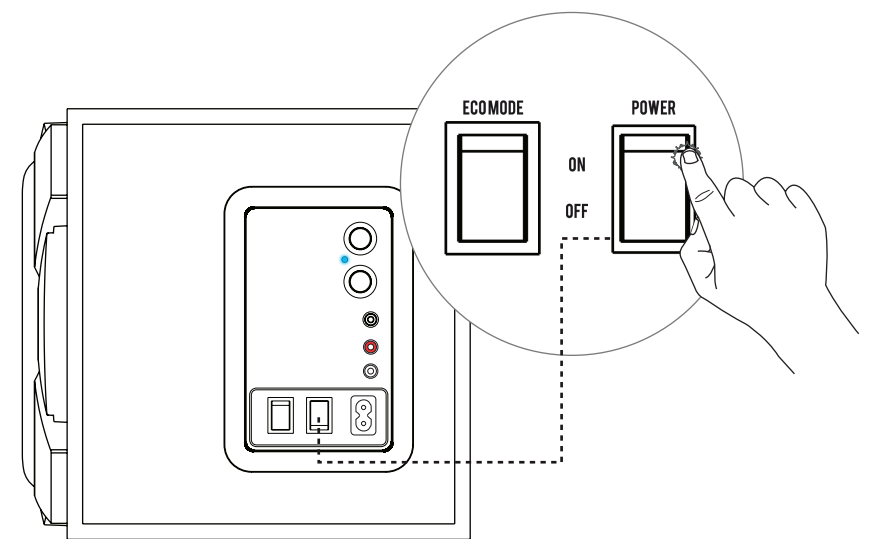

Trust

ZELOS 2.1
Speakerset

www.trust.com/22196/faq

3.

4.

5.

AUX/line-in

Headphone