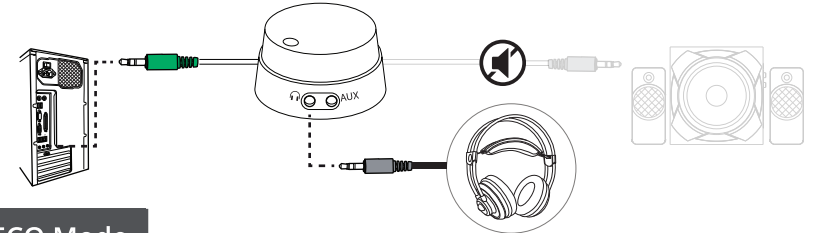

Trust

ZELOS 2.1
Speakerset

www.trust.com/22196/faq

3.

4.

5.

AUX/line-in

Headphone