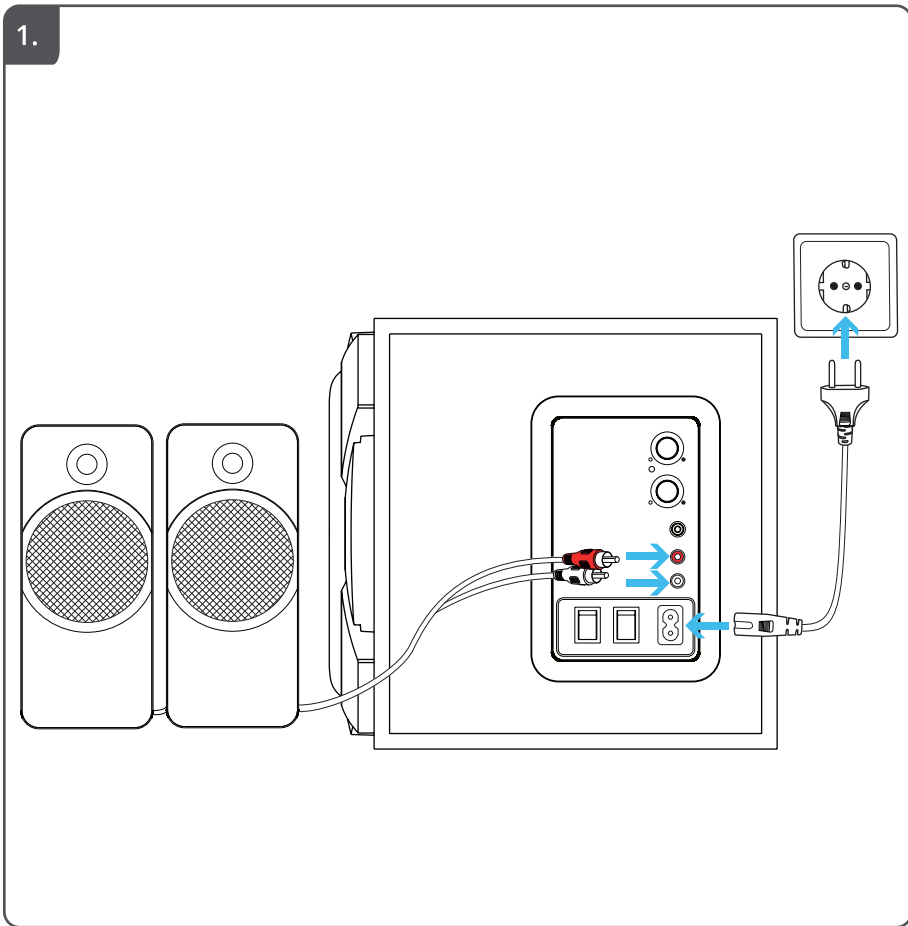

Trust

ZELOS 2.1
Speakerset

www.trust.com/22196/faq

3.

4.

5.

AUX/line-in

Headphone

6. ECO Mode

7.

Windows 8
Start here

Windows 10/7/Vista
Start here