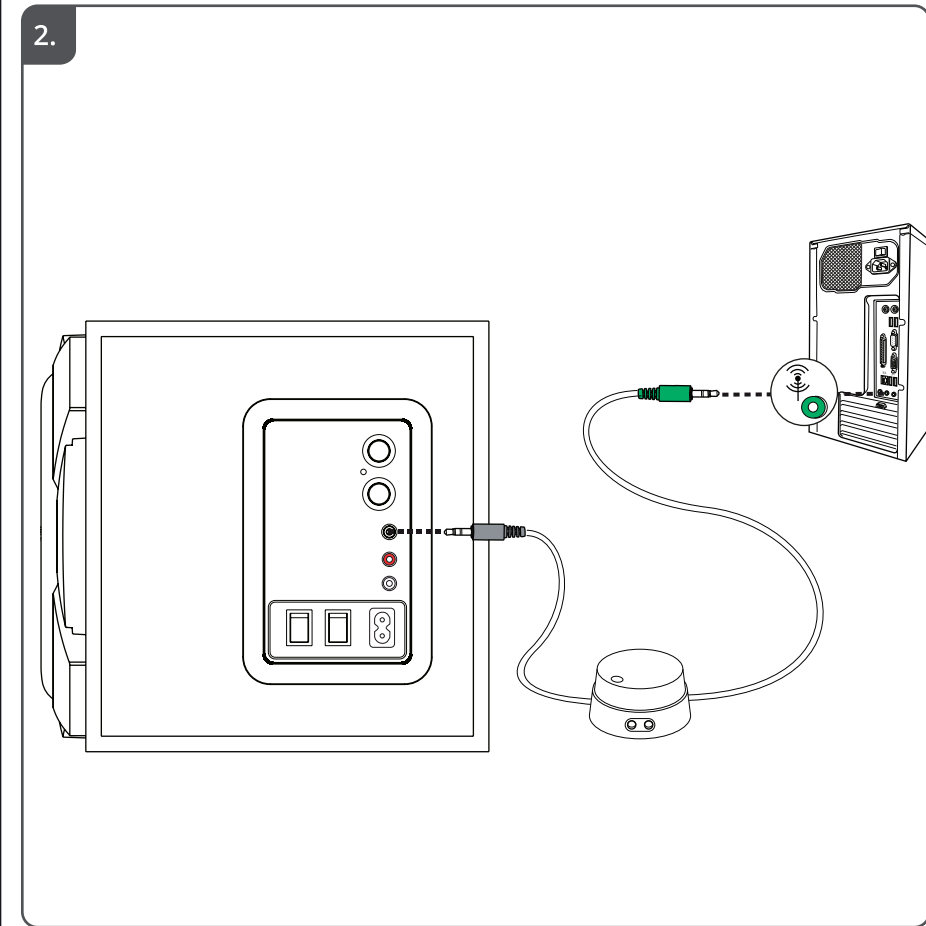

Trust

ZELOS 2.1
Speakerset

www.trust.com/22196/faq

3.

4.

5.

AUX/line-in

Headphone