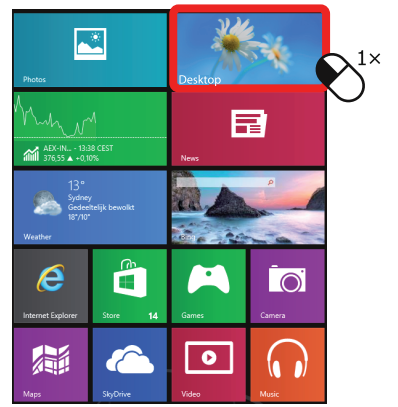

Trust

ZELOS 2.1
Speakerset

www.trust.com/22196/faq

3.

4.

5.

AUX/line-in

Headphone

6. ECO Mode

7.

Windows 8
Start here

Windows 10/7/Vista
Start here