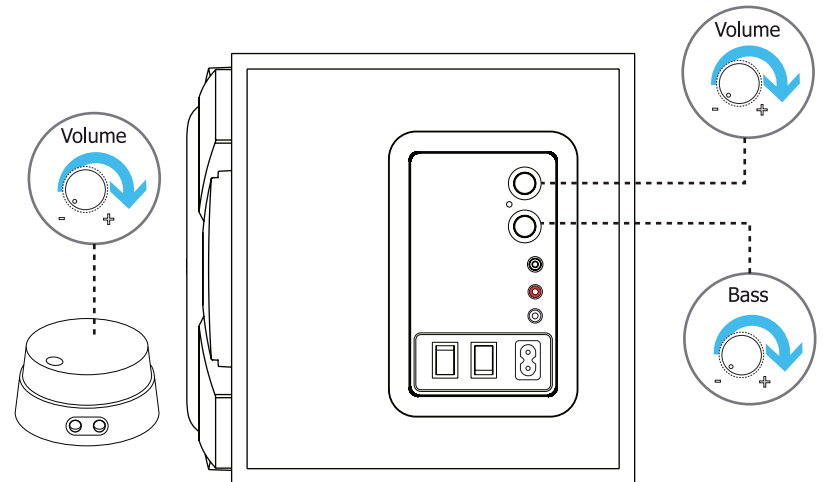

Trust

ZELOS 2.1
Speakerset

www.trust.com/22196/faq

3.

4.

5.

AUX/line-in

Headphone