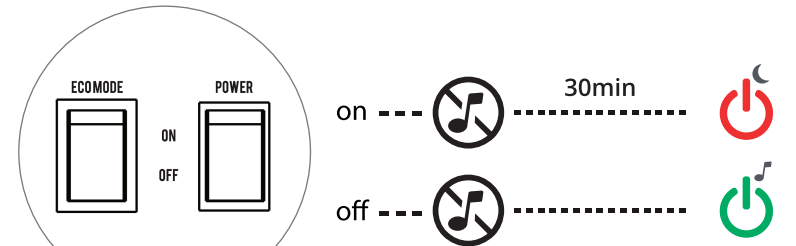

3.

4.

5.

AUX/line-in

Headphone

6. ECO Mode

7.

Windows 8
Start here

Windows 10/7/Vista
Start here