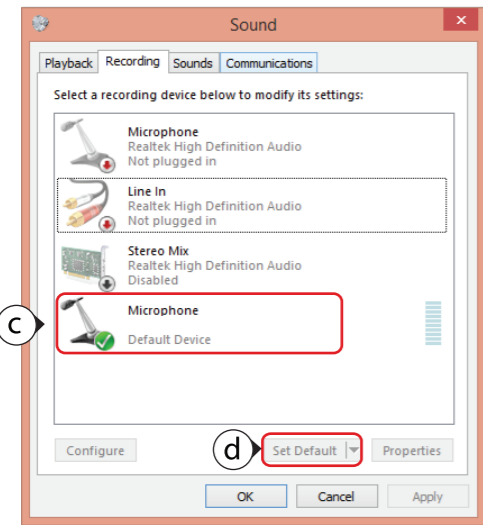

2.

3.

4.

Trust

USER GUIDE

www.trust.com/21857/faq

REYNO | Gaming MIC

1.