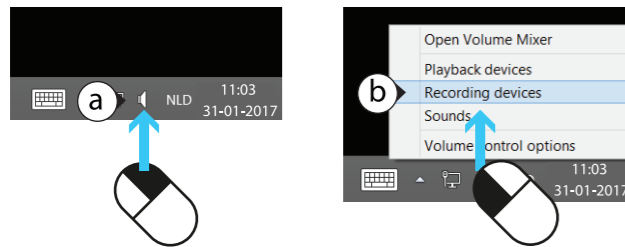

2.

3.

4.

Trust

USER GUIDE

www.trust.com/21857/faq

REYNO | Gaming MIC

1.