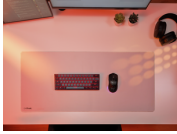

26117_pictures_lifestyle_visual_2.jpg

ImageWidth: 10.796 px

ImageHeight: 8.097 px

ImageResolution: 300 dpi