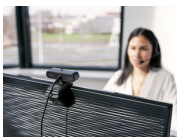

24421_pictures_lifestyle_visual_4.jpg

ImageWidth: 9.603 px

ImageHeight: 7.202 px

ImageResolution: 300 dpi

Package Images

24421_pictures_package_visual_1.tif

ImageWidth: 2.000 px

ImageHeight: 2.486 px

ImageResolution: 300 dpi