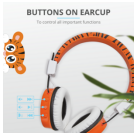

23583_pictures_product_pictorial_3.tif

ImageWidth: 3.000 px

ImageHeight: 3.000 px

ImageResolution: 300 dpi