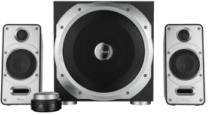

20872_pictures_product_front_1.tif

ImageWidth: 2.362 px

ImageHeight: 1.365 px

ImageResolution: 300 dpi