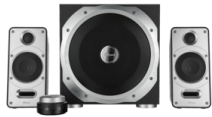

Trust Byron 2.1 Subwoofer Speaker Set - Black EU

Powerful 2.1 speaker set including wooden subwoofer with a total power output of 120 Watt

Article number: 20872
Barcode: 8713439208726
GTIN: 08713439208726

ImageHeight: 1.595 px

ImageResolution: 300 dpi

20872_pictures_product_back_1.tif

ImageWidth: 2.362 px

ImageHeight: 2.314 px

ImageResolution: 300 dpi

20872_pictures_product_front_1.tif

ImageWidth: 2.362 px